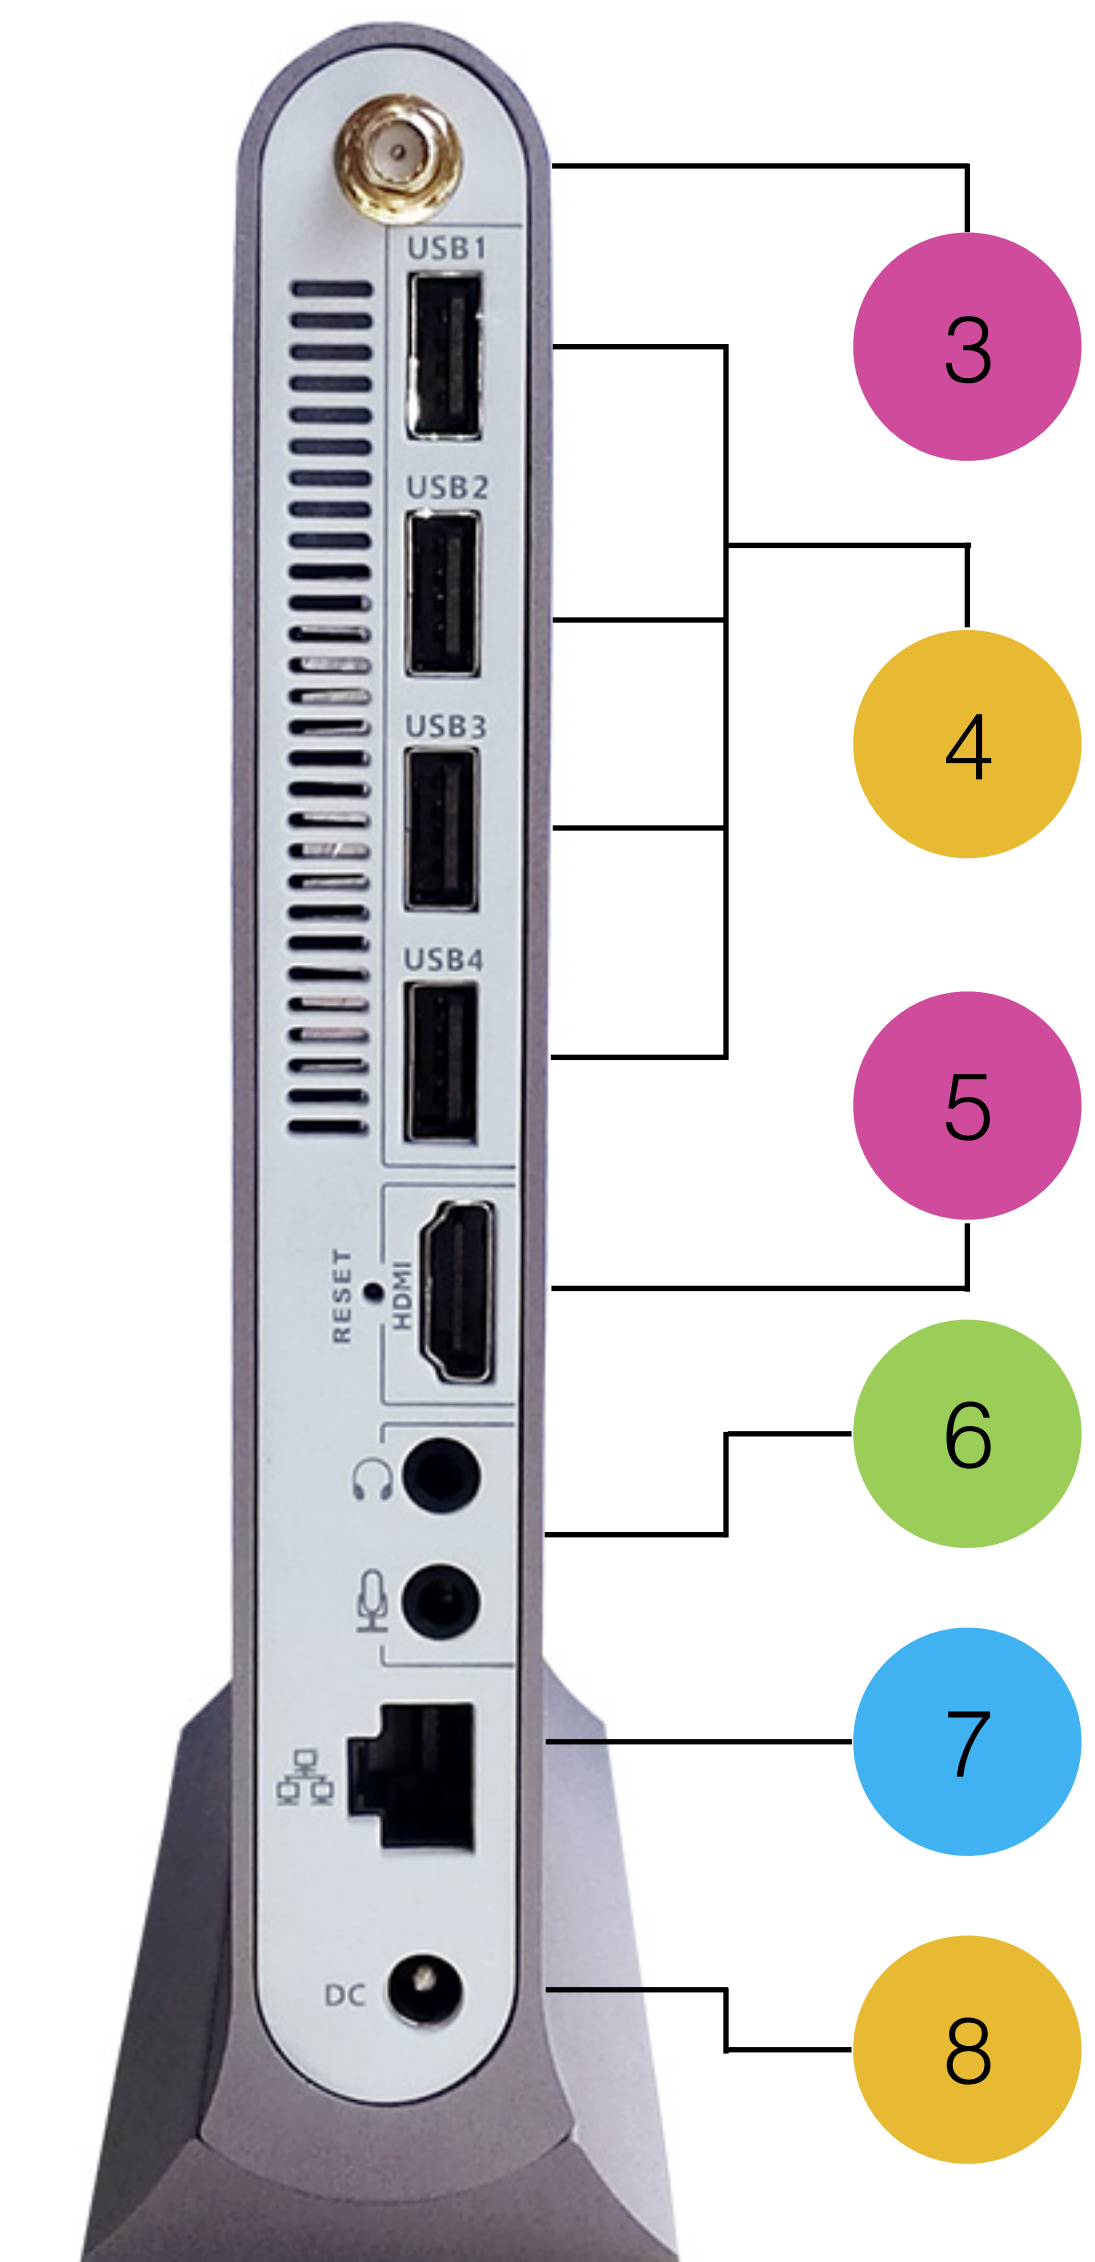

REAR SIDE VIEW

- 3 Wifi
- 4 USB 2.0 ports * 2
- 5 HDMI
- 6 Audio Out /Mic In
- 7 Ethernet -RJ45 LAN port
- 8 DC Jack