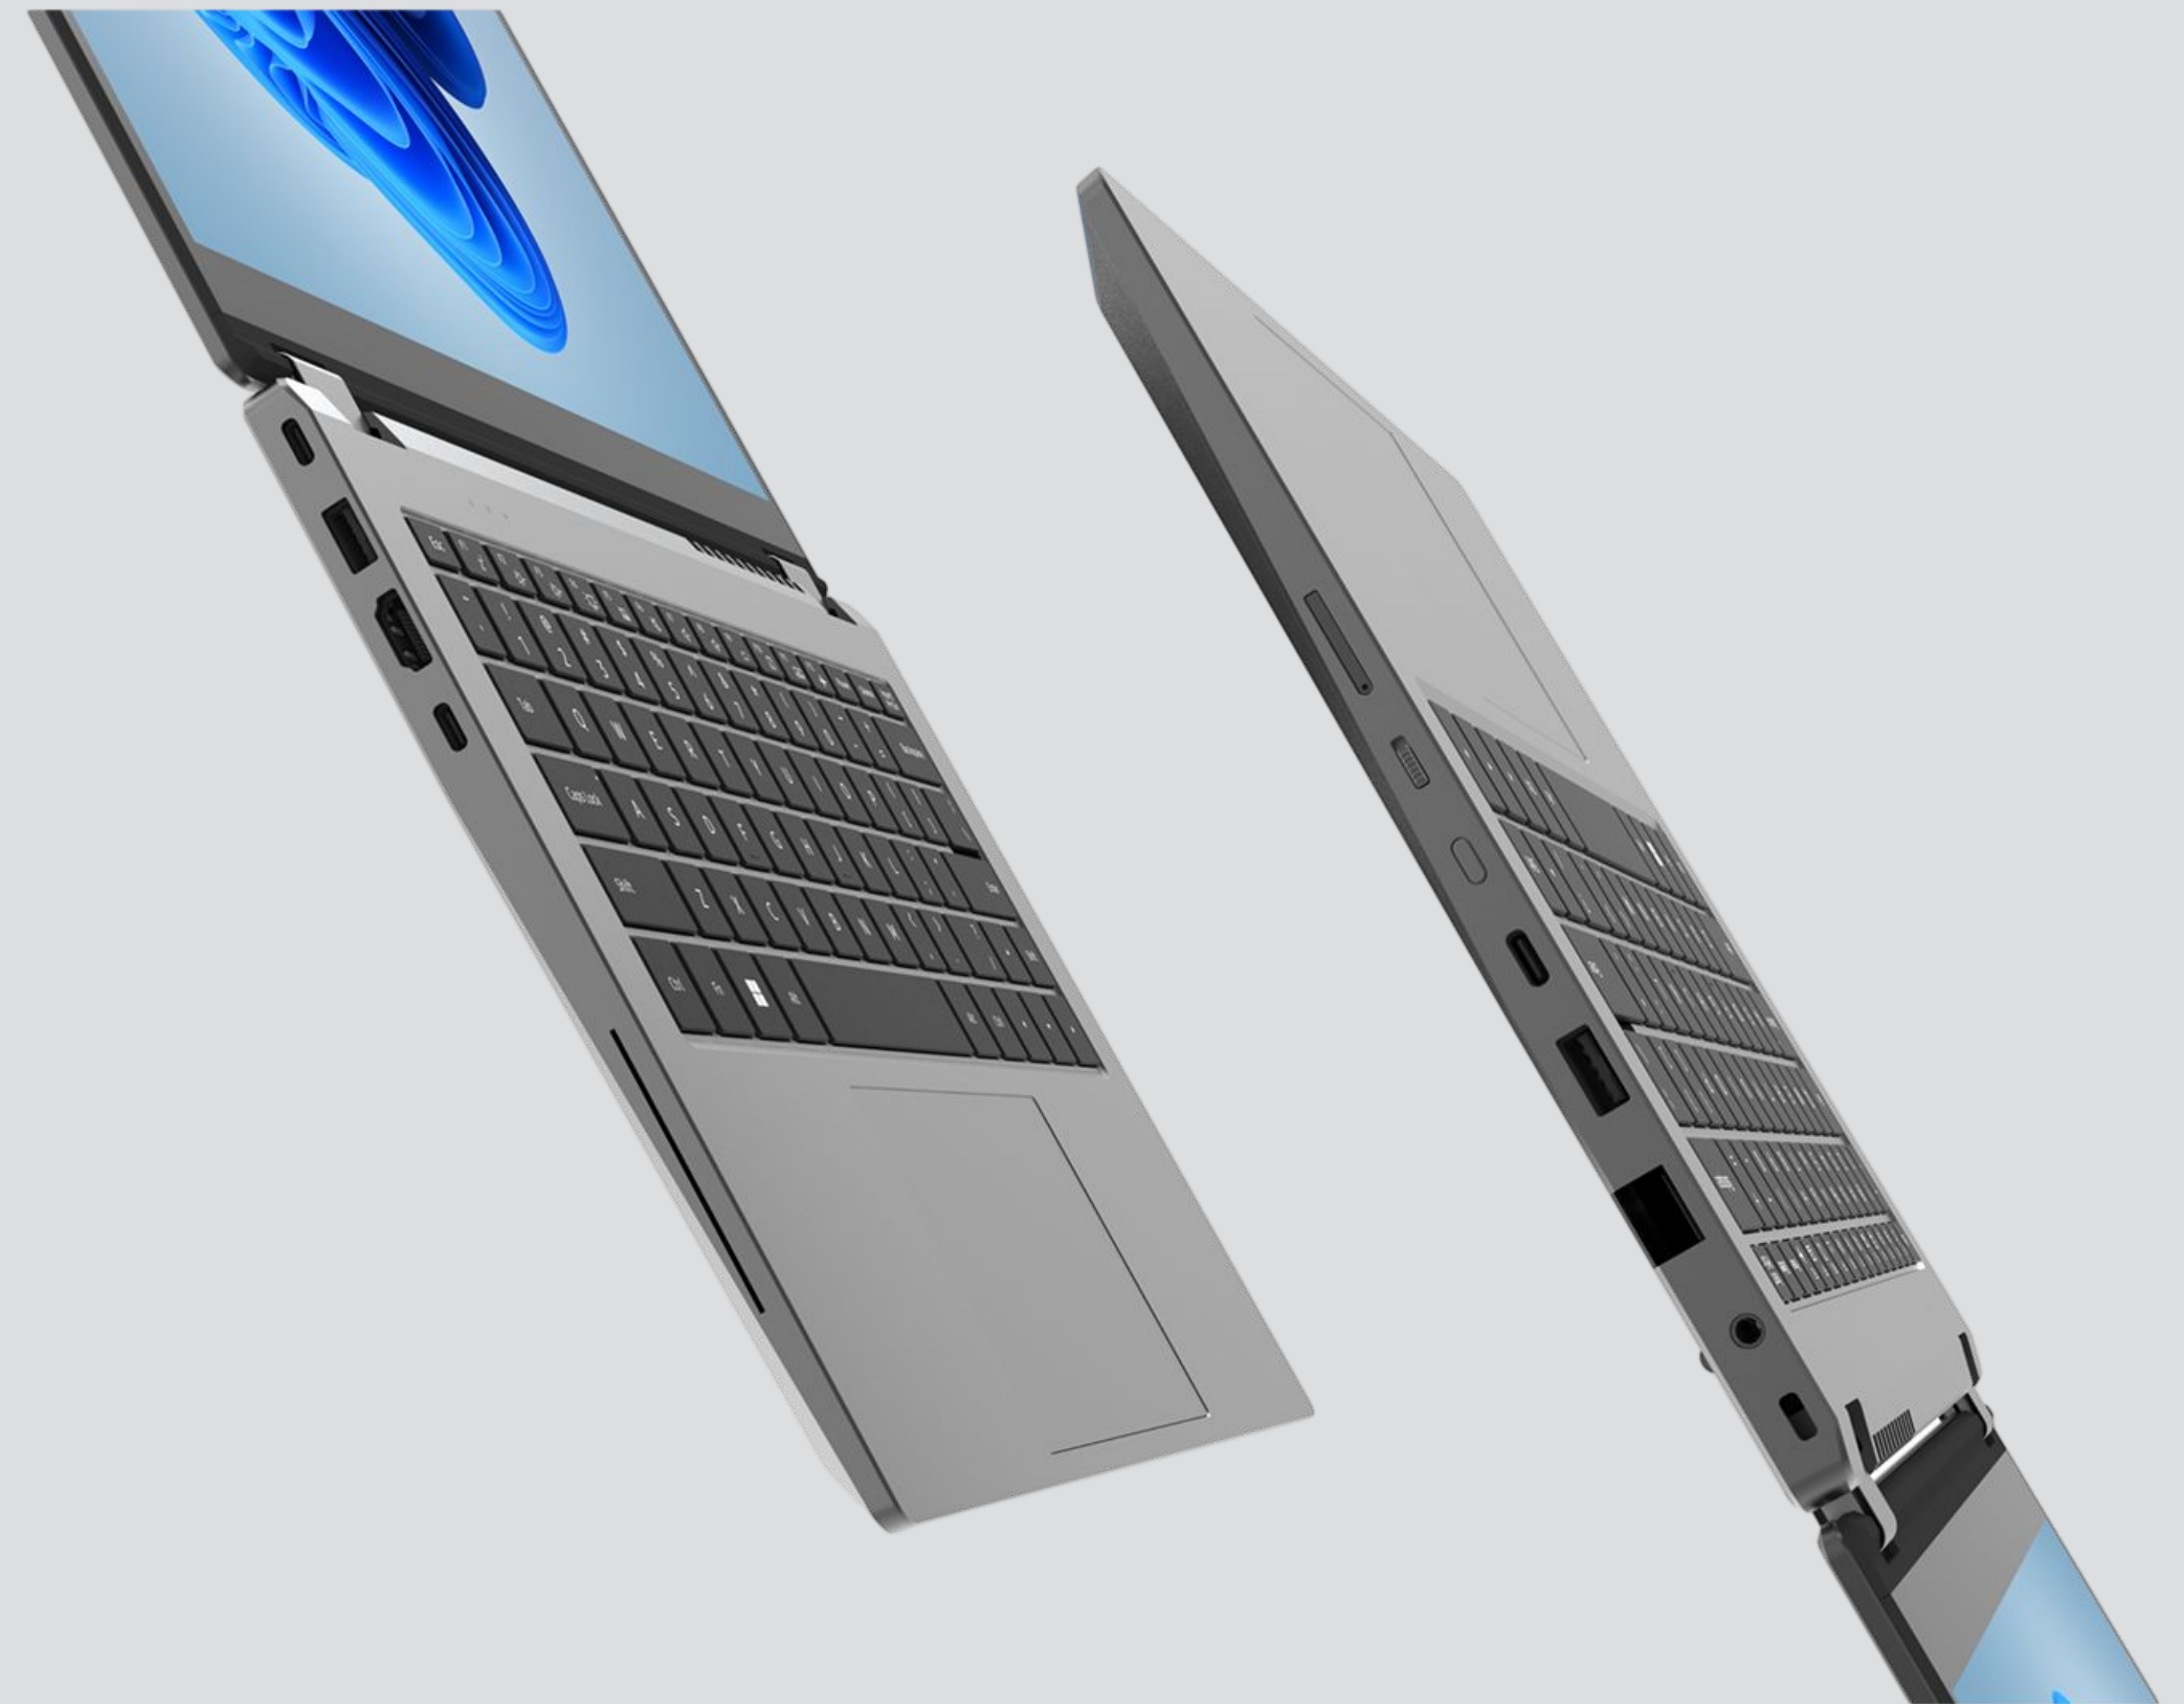

Display	SIZE : 14.0"(16:9), EDP TYPE: LED RESOLUTION:FHD / HD Hinge open angle 360°	
Processor	AMD Ryzen™ 5 7535U or AMD Ryzen 7 -7735U	
GPU	AMD Radeon™ 660M	
Operating System	Windows 11 Pro - Support Linux – Support Windows 10 IoT	
Storage	512GB M.2 NVMe (installed), expandable up to 2TB Slots :1*M.2 2280 PCIE X4.0 SSD	
Memory	16GB RAM DDR5 (installed) 2 x SODIMM DDR5 slots, expandable up to 64GB RAM	
Camera	2.0 M	
Input / Output ports	MB SIDE	1 x Power Button 1 x USB3.2 Gen1 2 x Type C (DP,PD,Data,charger or Data only) 1 x HDMI 2.0
	DB SIDE	1 x RJ45 1 x Combo 1* TF card/ sim card 2in1 1 x Smartcard reader 1 x USB3.2 Gen1 1 x Type C 3.2 Gen 1
Resolution	HDMI -Up to 4096x2160@60Hz (4K)	
Audio	Stereo Audio Output – 3.5mm combo audio/microphone jack Speakers: 2 x 4Ω 2W Audio Codec: ALC269-VC3 Microphones: 2 x Digital Microphone (D-MIC) in Camera Module	
Network	RJ 45 : 10:100:1000 Intel® WiFi 6E (802.11ax)- Dual Band: 2.4GHz+5GHz & Bluetooth Version 5.3 4G LTE support	
Battery	Li-polymer Battery 11.4V/ 5900mAh -67.26Wh	
Dimensions	322.6*210.2*19.8mm	
weight	<1.35kg	
Power	Device input: 100~240VAC@50/60HZ Device Output: 65W, Type C PD adaptor	
Warranty	One year hardware warranty	

UPC	Operating System	Part#	Model / Description
CPN07593	Windows 11 Pro	818391009935	AiBook Pro 14 Inch Windows 11 PRO AMD Ryzen™ 5 7535U Processor 512 SSD/16GB RAM

Visit our website at:
www.chippc.com